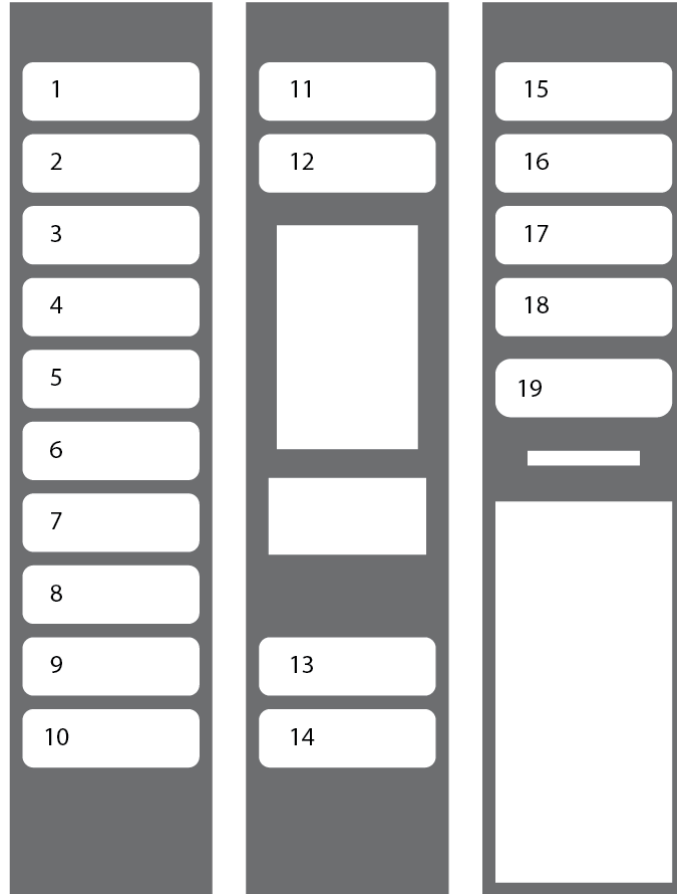

locker numbers

Locker Numbers

← Return Slot - This will unlock once you've scanned your library card.